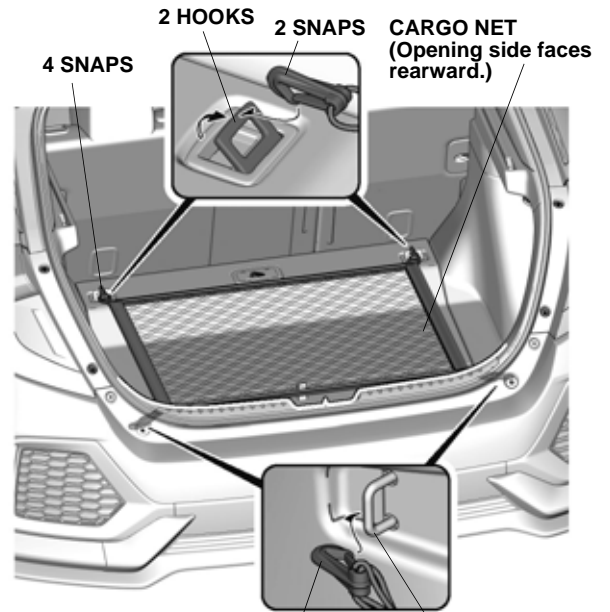

**PARTS LIST**

Cargo net

4 Snaps

**Illustration of the Cargo Net Installed in the Vehicle**

QED2401AJ

**INSTALLATION**

**Installing the Cargo Net**

1. Fold the cargo net in half and attach the four snaps to the cargo net as shown.

QED2402AJ

2. Open the tailgate, and secure the four snaps to the hooks in the luggage area.

QED2403AJ