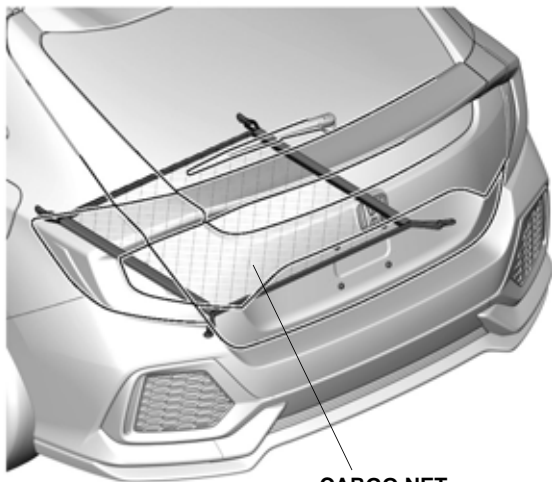

**PARTS LIST**

Cargo net

4 Snaps

**Illustration of the Cargo Net Installed in the Vehicle**

QED2401AJ

**INSTALLATION**

**Installing the Cargo Net**

1. Fold the cargo net in half and attach the four snaps to the cargo net as shown.

QED2402AJ

2. Open the tailgate, and secure the four snaps to the hooks in the luggage area.

QED2403AJ