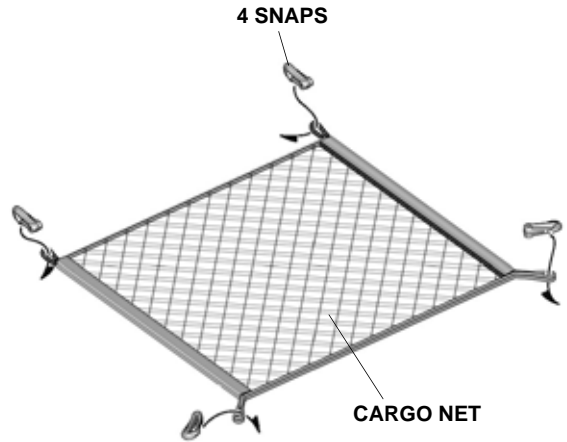

**HONDA**  
**INSTALLATION**  
**INSTRUCTIONS**

Accessory	Application	Publications No.
<b>CARGO NET</b> P/N 08L96-TGG-100	<b>2017 CIVIC</b> <b>5-DOOR</b>	<b>VERSION 1</b>
		Issue Date
		<b>SEP 2016</b>

**PARTS LIST**

Cargo net

4 Snaps

**Illustration of the Cargo Net Installed in the Vehicle**

QED2401AJ

**INSTALLATION**

**Installing the Cargo Net**

1. Fold the cargo net in half and attach the four snaps to the cargo net as shown.

QED2402AJ

2. Open the tailgate, and secure the four snaps to the hooks in the luggage area.

QED2403AJ